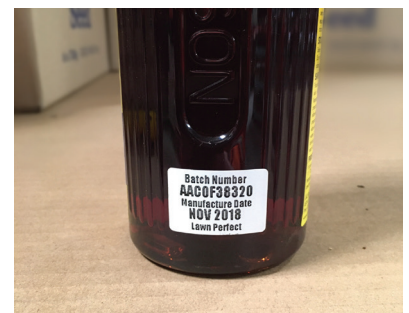

Where to find batch number of Searles Products

Polywoven Bags 65L & 50L sizes

sample shown, found front of bag, left hand side

Plactic Bags 30L & smaller sizes

sample shown, found back of bag, bottom

Stand up bags fertilisers, Penetraide

sample shown, found at bottom of bag

Cartons/Tubs fertilisers, fungicides

sample shown, found at bottom of carton or tub

Bottles chemicals, fertilisers

sample shown, found either back of bottle at the bottom or under bottle.